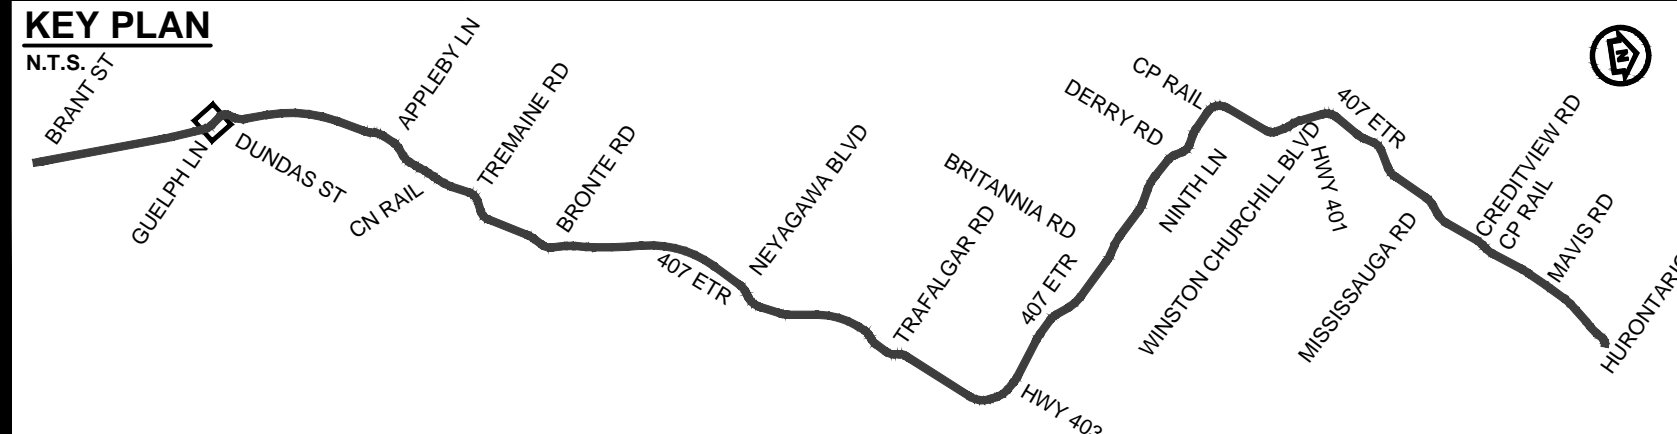

DRAWING NAME: J:\07\7624 ON-MTO 407 TRANSITWAY WC TO BRANTVILLE General\03 - Drawings\2 - Plates\ERR Plan and Profile\407 TM4-Plate 07.dwg
 CREATED: Apr 01, 2020 4:38pm
 MODIFIED:

407 TRANSITWAY
 WEST OF BRANT STREET TO WEST OF HURONTARIO STREET
 G.W.P. 16-20003, CA 2016-E-0038
 PLAN AND PROFILE
 STA. 16+200 TO STA. 16+820

PLATE
07
 DATE
 11/20/2019