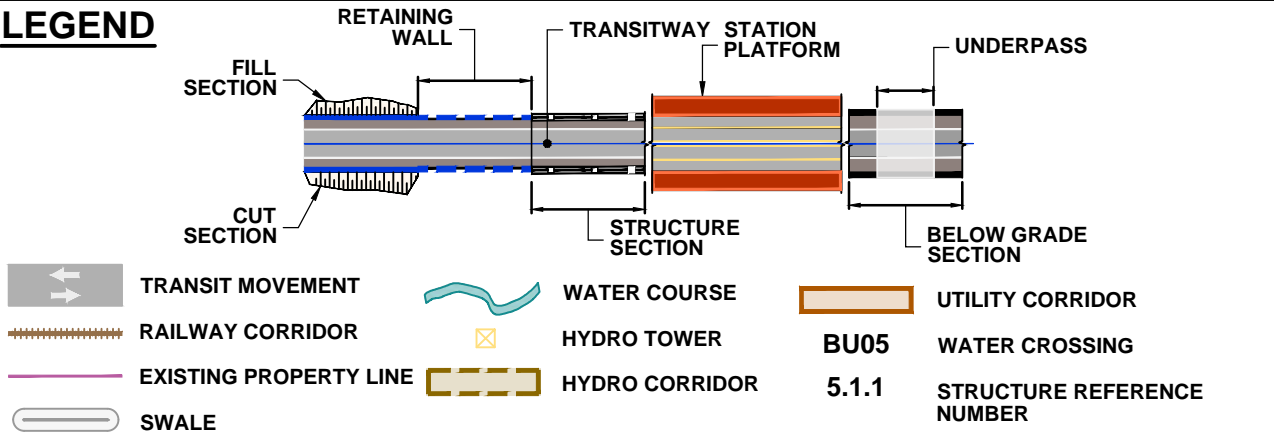

DRAWING NAME: J:\07\7624 ON-MTO 407 TRANSITWAY WC TO BRANTVILLE General\03 - Drawings\2 - Plates\ERR Plan and Profile\407 TM4-Plate 07.dwg
 CREATED: Apr 01, 2020 4:38pm
 MODIFIED:

407 TRANSITWAY
 WEST OF BRANT STREET TO WEST OF HURONTARIO STREET
 G.W.P. 16-20003, CA 2016-E-0038
 PLAN AND PROFILE
 STA. 16+200 TO STA. 16+820